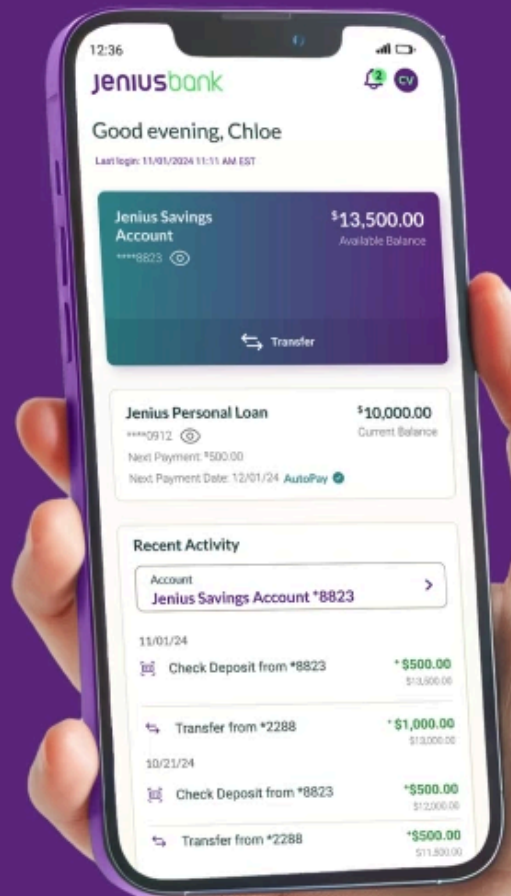

SMARTER BANKING MEANS
SMARTER CUSTOMER SERVICE

100% Human Support When You Want It

Get started

Jeniusbank™

Member
FDIC

Jenius Bank™ is a division of
SMBC MANUBANK, Member FDIC.

MEDFORD, Ore. -- Medford Fire Department says a stapler in a microwave caused a structure fire Tuesday night at the Medford campus of Rogue Community College.

Fire crews first received the report of the fire at 3:59 p.m. NewsWatch 12 was on scene as students and staff exited the building at 101 S Bartlett St.

NewsWatch 12 connected with battalion chief Jason John of MFD on scene, who confirmed the stapler caused the fire. Students and staff then went back inside at around 4:36 p.m. once crews got it under control.